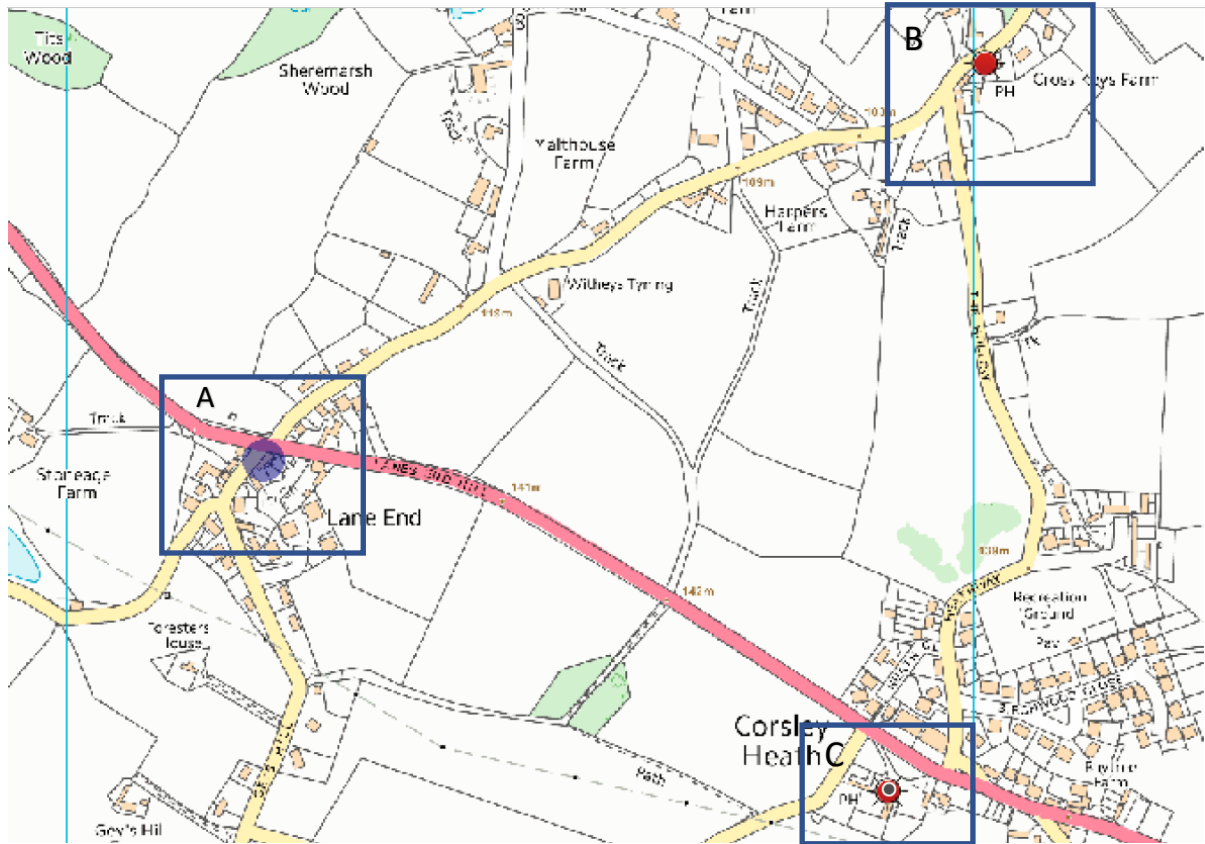

Location plan of premises

A – The White Hart, Corsley

B - The Cross Keys, Lyes Green

C – The Royal Oak, Corsley Heath